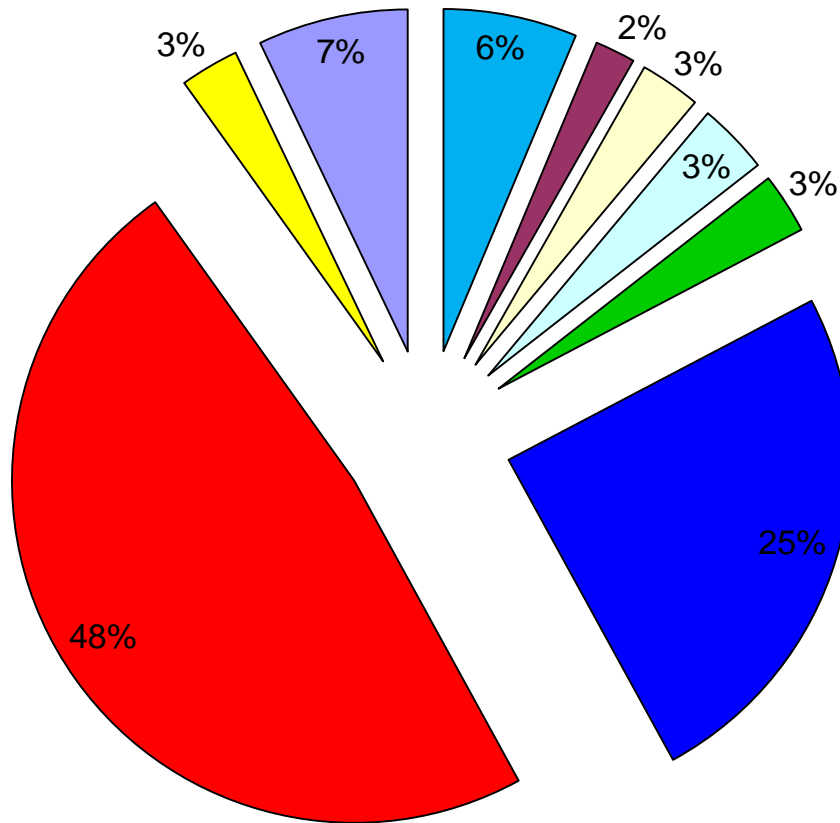

TAX SPENDING GRAPH

Tax rate for Unincorporated areas with and Gurnee School

- County of Lake
- Forest Preserve
- Warren Township
- Gravel, Road & Bridge Warren
- CLC
- High School Dist 121
- Gurnee Dist. 56
- Library
- Fire Dept