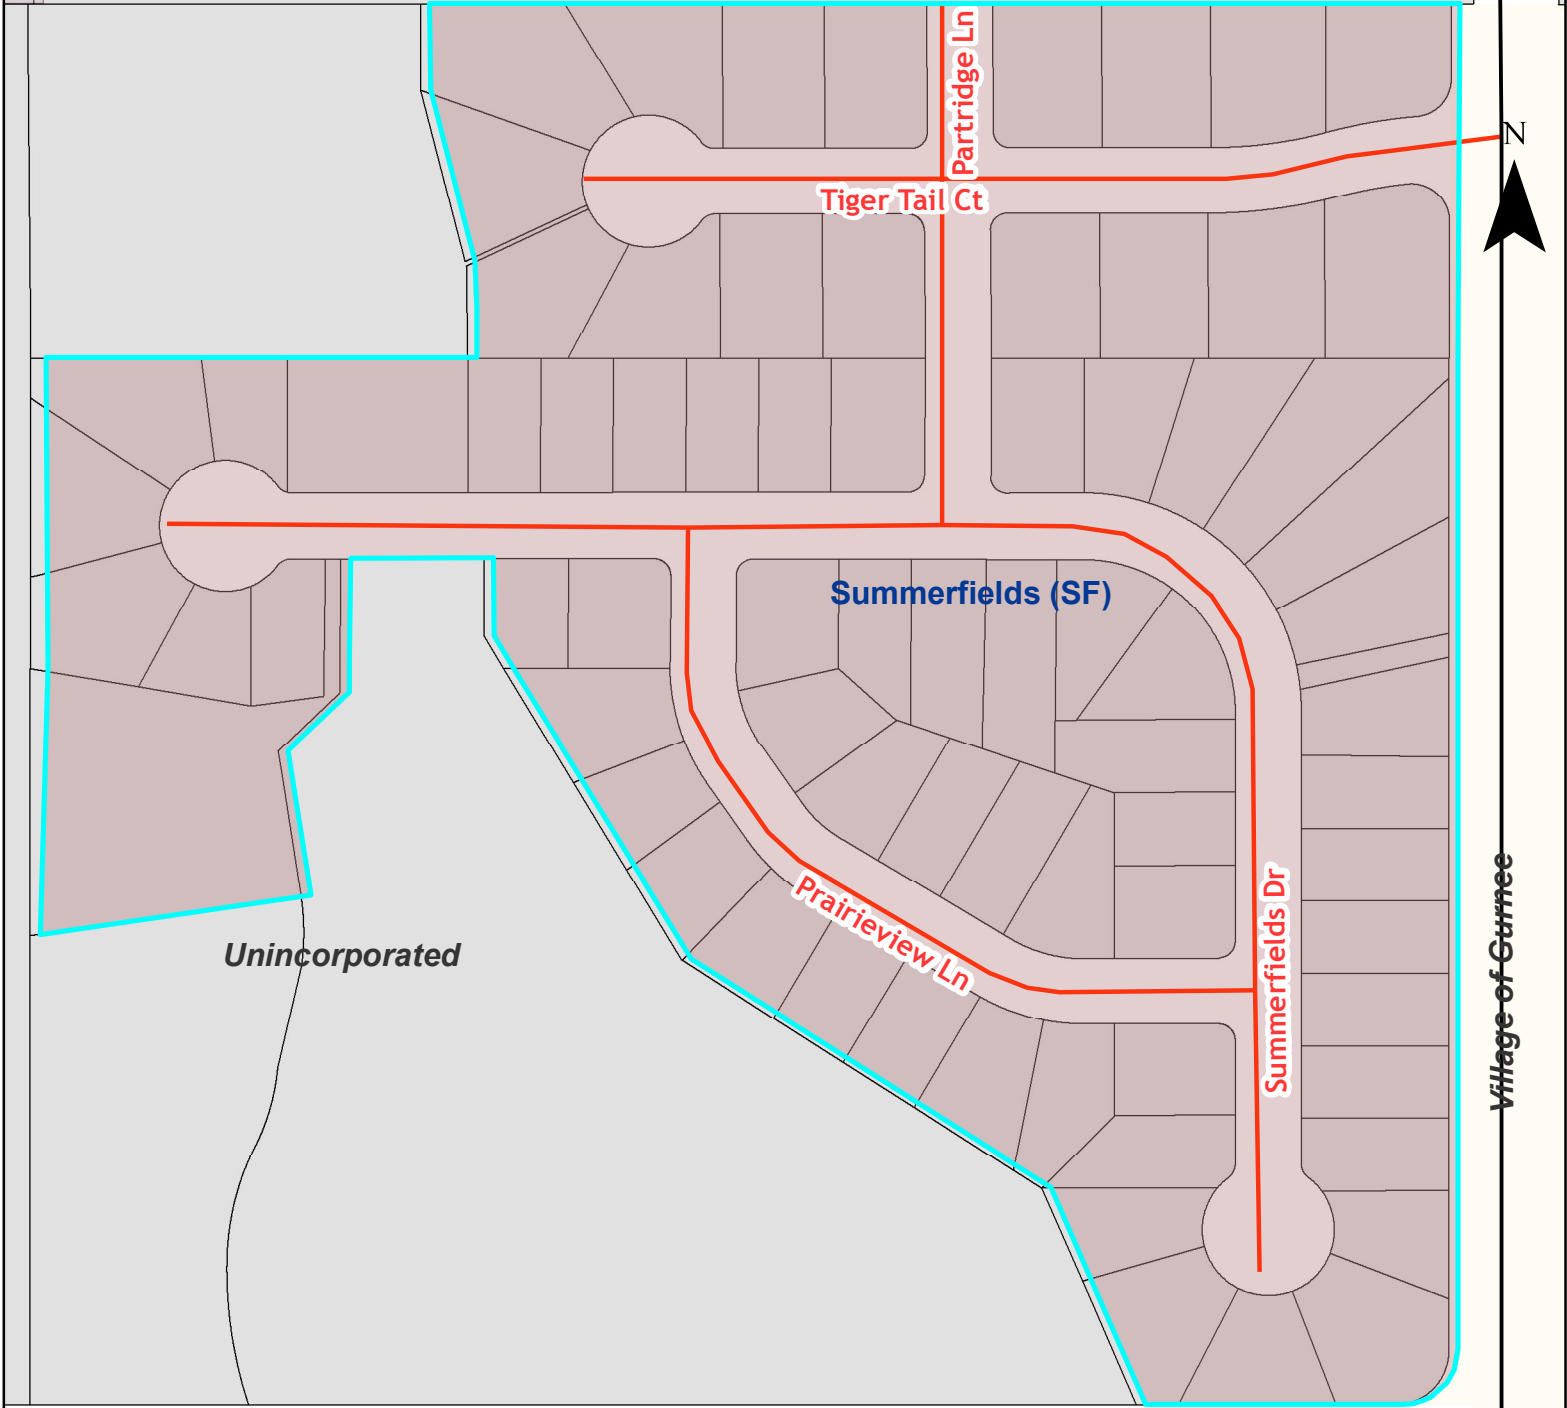

and Hills

Village of Gurnee

Gages Lake Rd

Hunt Club Rd

Warren Township Road District

- Highway Department Roads
- Lake County Streams
- Township Subdivisions
- Town Home Parcels
- Lake County Cadastral Parcels

0 60 120 240 Feet

WARREN TOWNSHIP CENTER