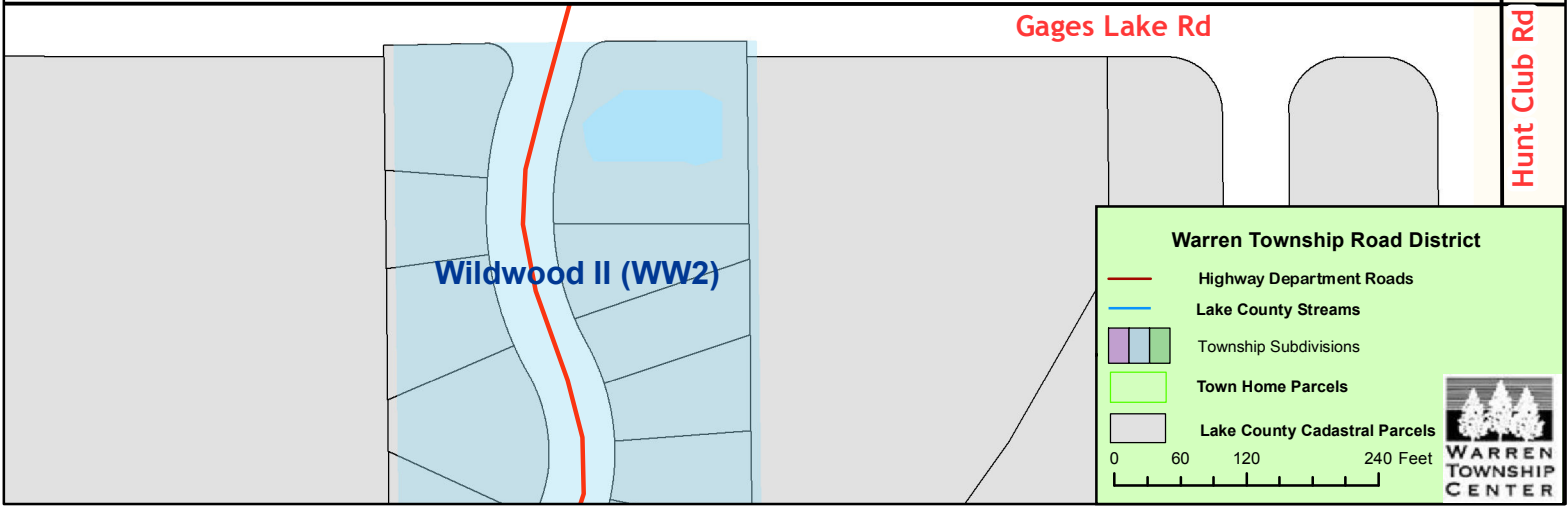

and Hills

Village of Gurnee

Gages Lake Rd

Hunt Club Rd

Warren Township Road District

- Highway Department Roads
- Lake County Streams
- Township Subdivisions
- Town Home Parcels
- Lake County Cadastral Parcels

0 60 120 240 Feet

WARREN TOWNSHIP CENTER